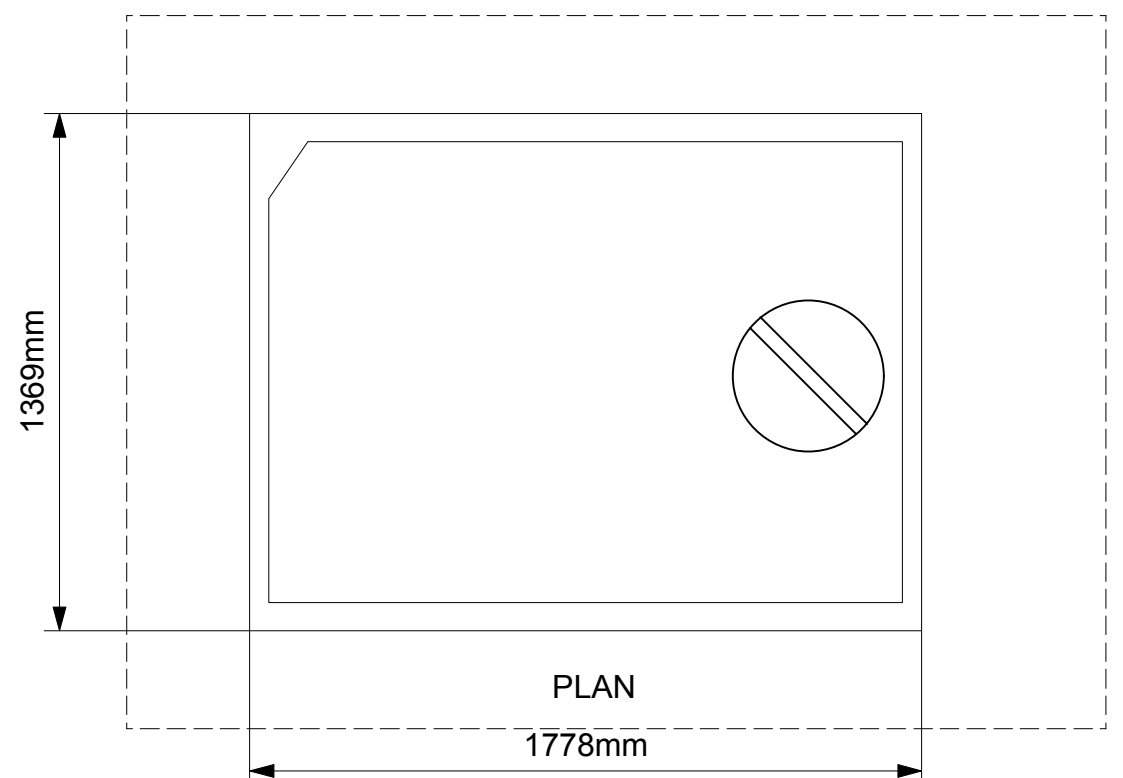

C

D

E

F

REVISION HISTORY

REV	DESCRIPTION	DATE	APPROVED

DESIGNED BY AH	Minus7 Units 1&2 Ivy House Farm, Wolverhampton Road, Cheslyn Hay, Staffordshire, WS6 7HX		
DRAWN BY AH	TITLE <b>BOP220i Cold Store</b>		
CHECKED BY			
APPROVED BY			
OTHER APPROVALS	SIZE A2	CAGE CODE	DRAWING NUMBER Special BOP220i
CAD FILE NAME Special BOP220i	SCALE 1:20	EST. WGT	REV A
SHEET 1 OF			