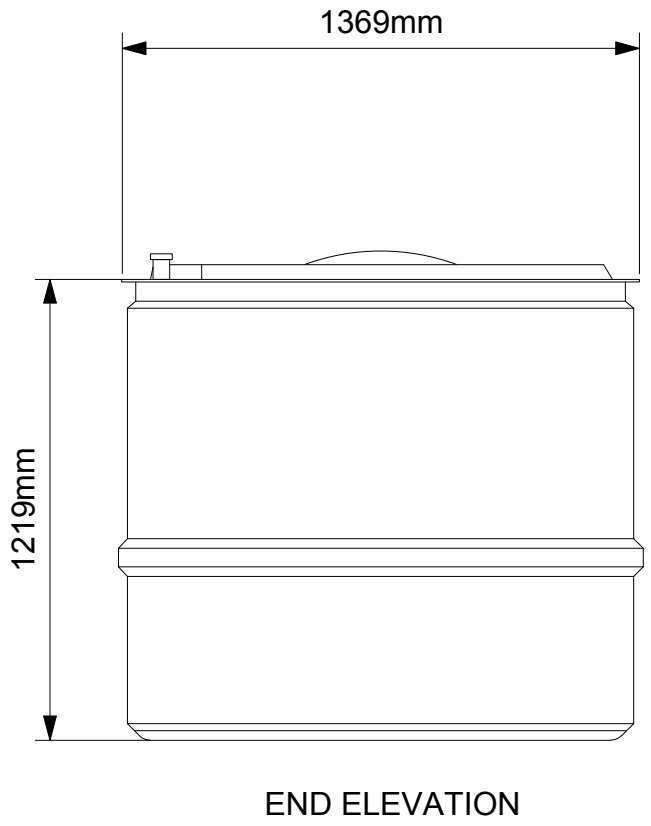

C

D

E

F

REVISION HISTORY

REV	DESCRIPTION	DATE	APPROVED

DESIGNED BY AH	Minus7 Units 1&2 Ivy House Farm, Wolverhampton Road, Cheslyn Hay, Staffordshire, WS6 7HX		
DRAWN BY AH	TITLE <b>BOP220i Cold Store</b>		
CHECKED BY			
APPROVED BY			
OTHER APPROVALS	SIZE A2	CAGE CODE	DRAWING NUMBER Special BOP220i
CAD FILE NAME Special BOP220i	SCALE 1:20	EST. WGT	REV A
SHEET 1 OF			