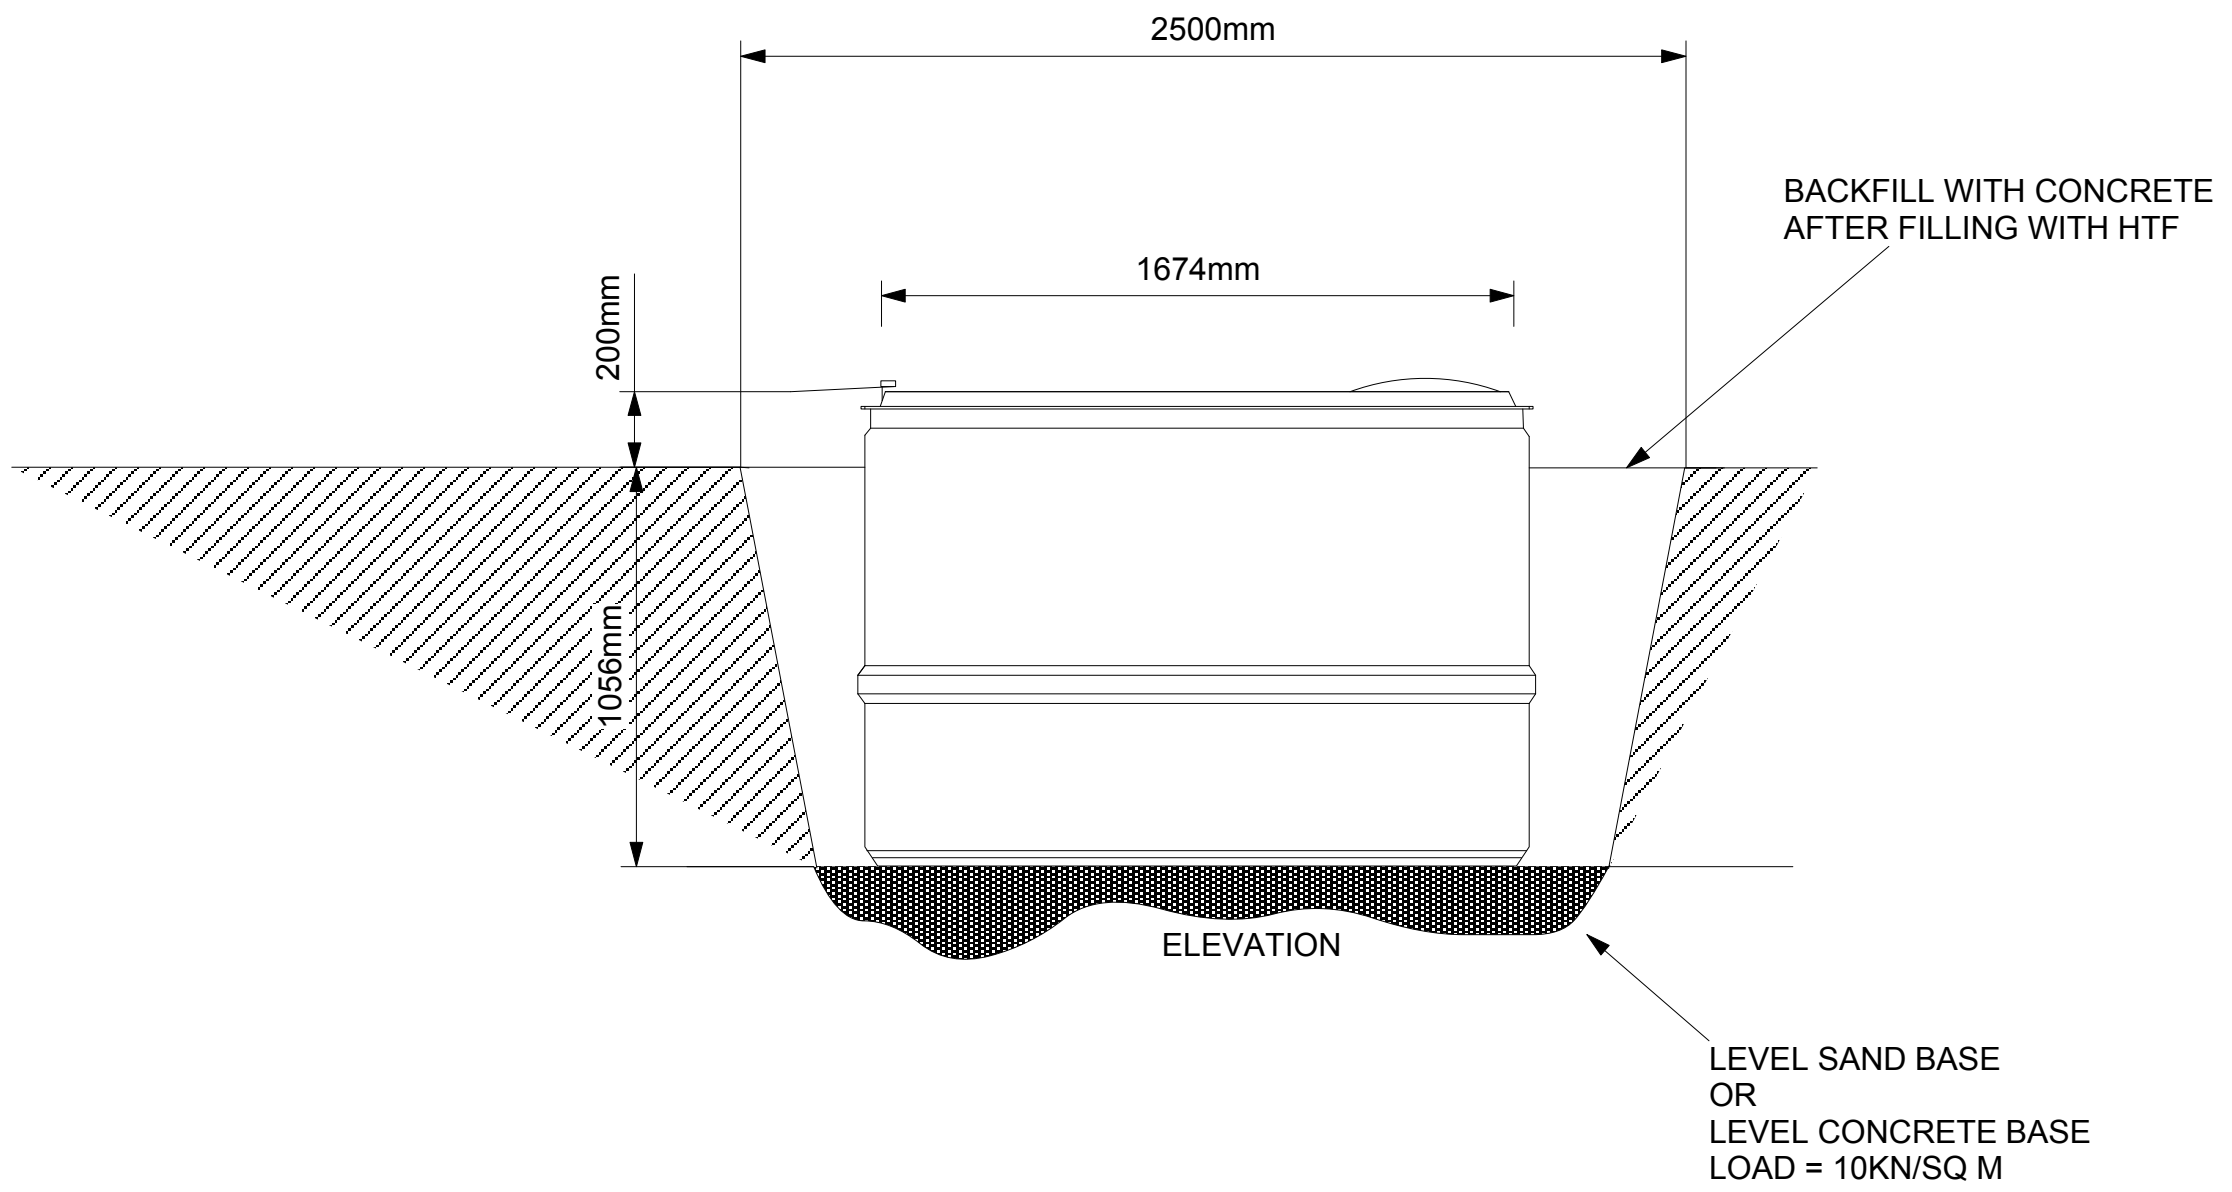

C

D

E

F

REVISION HISTORY

REV	DESCRIPTION	DATE	APPROVED

DESIGNED BY AH	Minus7 Units 1&2 Ivy House Farm, Wolverhampton Road, Cheslyn Hay, Staffordshire, WS6 7HX		
DRAWN BY AH	TITLE <b>BOP220i Cold Store</b>		
CHECKED BY			
APPROVED BY			
OTHER APPROVALS	SIZE A2	CAGE CODE	DRAWING NUMBER Special BOP220i
CAD FILE NAME Special BOP220i	SCALE 1:20	EST. WGT	REV A
SHEET 1 OF			